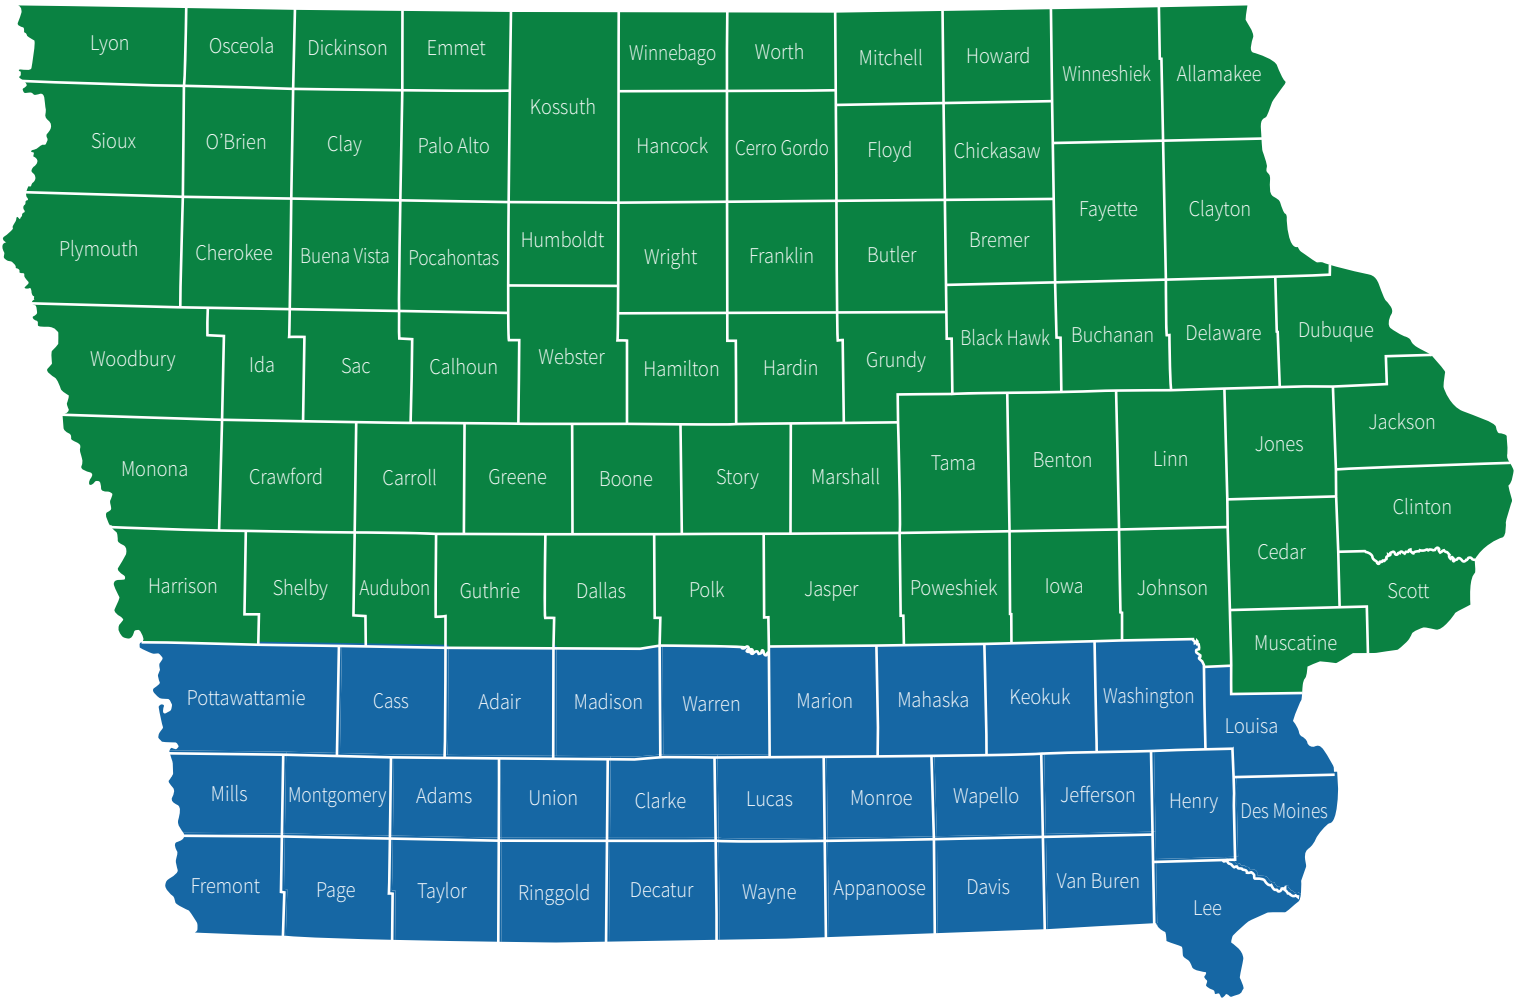

Initial Plant Dates for Soybeans

■ April 15th

■ April 10th

countrycrop.com