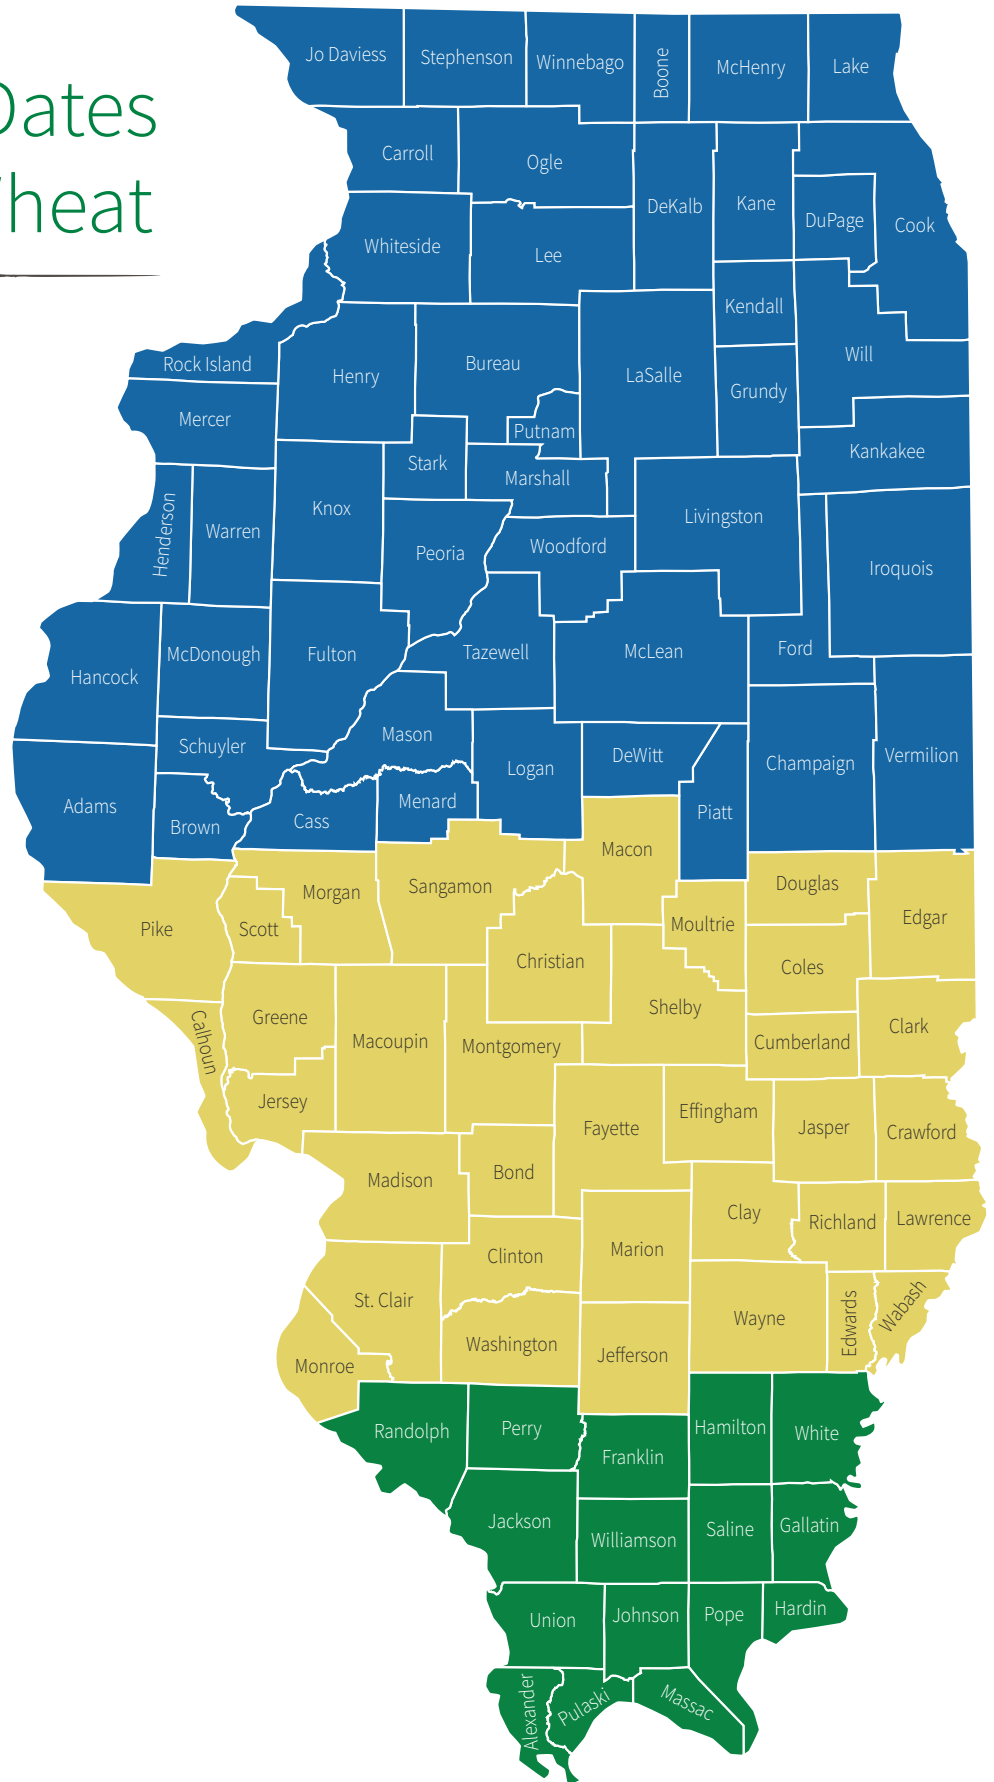

Final Plant Dates for Winter Wheat

- October 20th
- October 31st
- November 5th

countrycrop.com