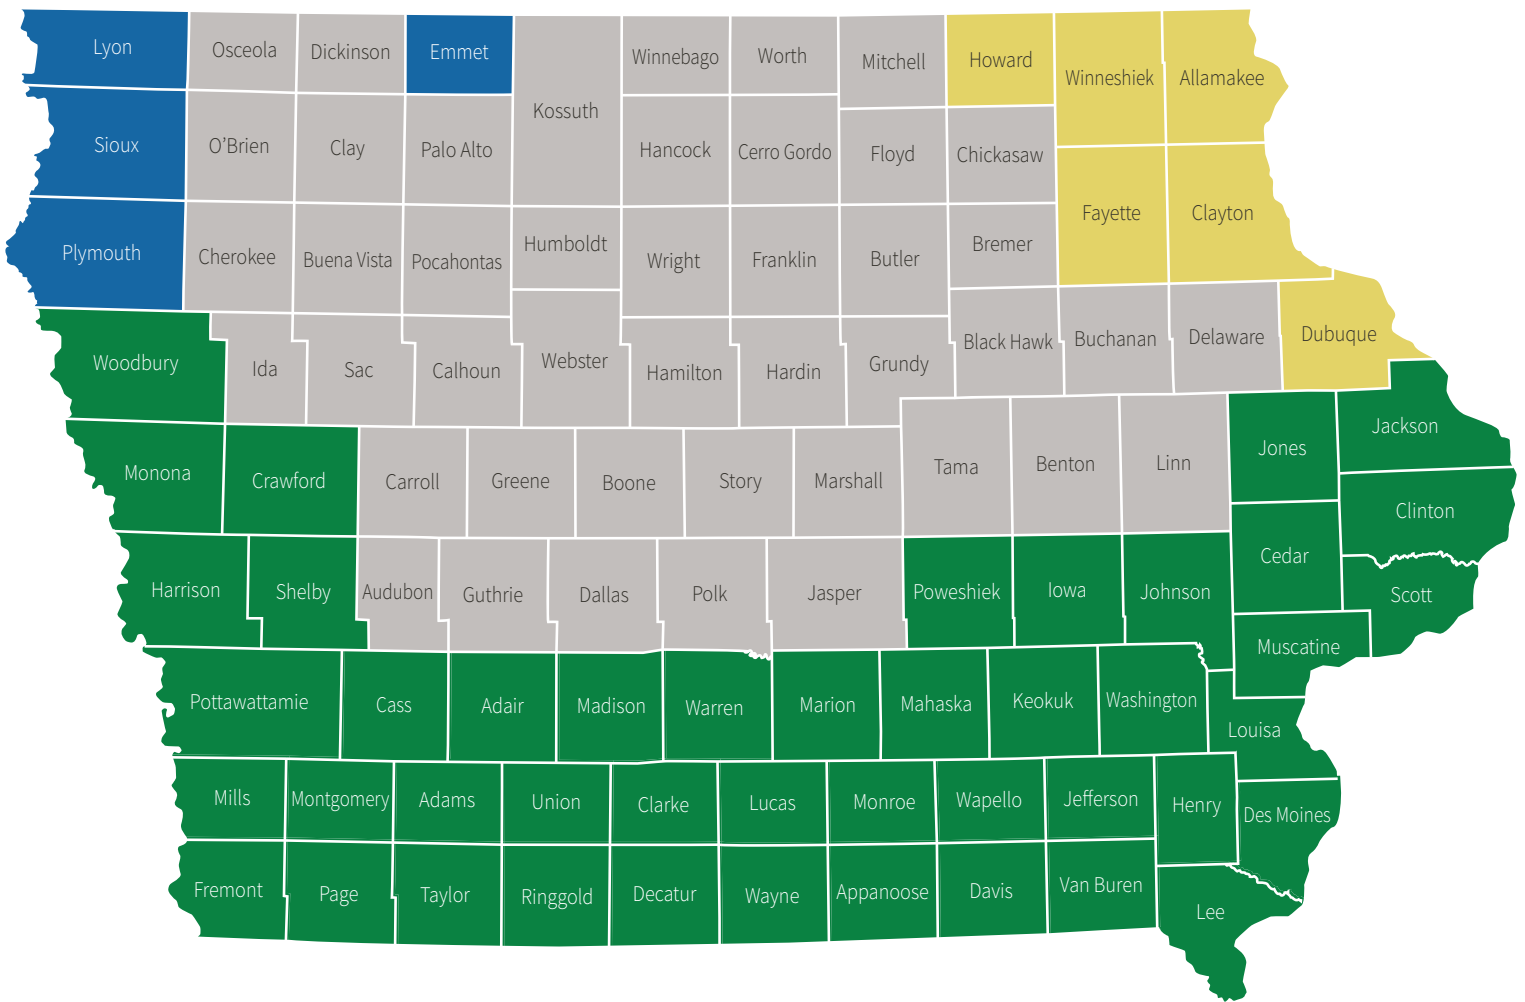

Final Plant Dates for Winter Wheat

- October 10th
- October 15th
- October 20th

countrycrop.com